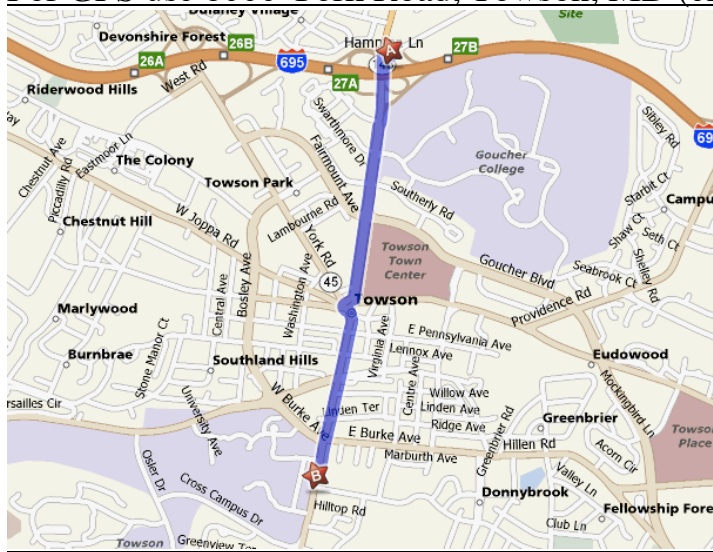

Contact: ~~Dave Reiss 301-806-2843~~

~~INCUBATOR Screen Test driving directions~~
~~For GPS use 8000 York Road, Towson, MD (entrance just past)~~

I-695 E/ BALTIMORE BELTWAY INNER LOOP toward TOWSON.

Take EXIT 27A toward TOWSON

Merge onto DULANEY VALLEY RD/ MD-146 South

Follow to Top of hill by Mall,

Go thru Traffic Circle and MAKE THIRD (3rd) RIGHT onto,

York Road/Rt 45 South and Follow thru downtown Towson,

Make RIGHT in front of Stephens Hall Clocktower Building
(Lighted Towson Sign at road entrance)

FREE Guest Parking at top of hill.

TV Studio is located in the MEDIA Center 1st floor next to Library,
past the guest parking area.